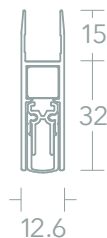

NOR832

NORSOUND

Application

Bottom edge of hinged glass acoustic doors

Fixing

Bonded with adhesive (not supplied)

Material

Aluminium housing, Silicone gasket

Lengths (mm)

708, 833, 958, 1083, 1208

Cutback (mm)

125

Orientation

Unhanded, reversible

Colours

C 0 Silver Anodised / C 31 Stainless Steel-coloured Anodised

NOR832 - Single actuation

Glass thickness (mm)

10

Maximum gap coverage (mm)

11

Maximum length (mm)

1335

Dimensions

Order codes

NOR832 - Silver

NOR832- + Length eg. *NOR832708S* (708mm)

NOR832 - Stainless Steel

NOR832- + Length eg. *NOR832708SS* (708mm)

 5 Regents Drive
Prudhoe
Northumberland
NE42 6PX

 norseal.co.uk

 sales@norseal.co.uk