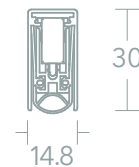

Material

Aluminium, Silicone gasket

Cutback (mm)

125

Colour

Mill finish, Grey gasket

Standard lengths (mm)

708, 833, 958, 1083

Minimum / Maximum length (mm)

235 / 2000

Maximum gap coverage (mm)

20

Actuation

Single actuation

Order codes

1-880- + Length (4 digits)

eg. 1-880-0708 (708mm)

Other lengths available on application

Option for flush bolt integration

Dimensions

 5 Regents Drive
Prudhoe
Northumberland
NE42 6PX

 norseal.co.uk

 sales@norseal.co.uk

 01661 830088